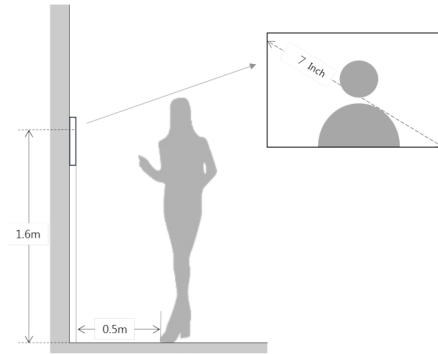

IP Indoor Monitor

Features

- 7" TFT Capacitive touch screen, 1024x600
- IPC surveillance
- Alarm integration
- High performance & Cost-effective

Technical Specification

Model	VTH2421FB/FW
System	
Main Processor	Embedded Micro Processor
Operation System	Embedded LINUX OS
Video	
Video Compression	H.264
Audio	
Audio Compression	G.711
Audio Input	All-direction Microphone
Audio Output	Built-in Loudspeaker
Bidirectional Talk	Support Dual-way Bidirectional talk
Display	
LCD Screen	7" 1024x600, Capacitive
Operation Mode	
Input	Touch Screen
Interface	
Alarm In	6
Alarm Out	1
Network	
Ethernet	10M/100Mbps Self-adaptive
Network Protocol	TCP/IP

General

Installation	Surface & Desktop
Power	DC 12V
Power Consumption	Standby ≤1W, Work ≤7W
Working Temperature	-10°C~+55°C
Relative Humidity	10%~90%RH
Dimensions	119.6mm×221.5mm×21.5mm
Weight	0.35Kg

Dimensions

View Area

Application