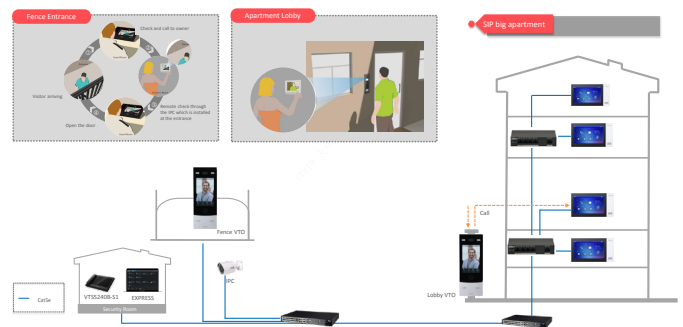

### Port

RS-485	1
Wiegand	1
Ethernet	1 10M/100M/1000M Ethernet port
Alarm Output	2 (Dry contact)

Alarm Linkage	Yes
Power Output	1 DC 12V/100ma
Exit Button	1
Door Status Detection	1
Lock Control	1, normally on or off by default
<b>Alarm</b>	
Tamper Alarm	Yes
Duress Alarm	Yes
Door Sensor Timeout	Yes
<b>Regular</b>	
Ingress Protection	IP66 (Apply silica gel to gaps between the device and the wall. Liquid sodium silicate is recommended. For details, see the quick start guide.)
Power Supply	Optional
Power Supply Mode	DC 12V/2A
Power Consumption	≤24.0W
Product Dimensions	389mm×145mm×43mm (15.31"×5.71"×1.69")
Packaging Dimensions	413mm×182mm×104mm (16.26"×7.17"×4.09")
Operating Temperature	-20°C to +60°C (-4°F to + 140°F)
Operating Humidity	10%RH–90%RH
Operating Altitude	86kPa to 106kPa
Gross Weight	1.91kg(4.21 lb)
Accessory	Mount plate
Installation Method	Surface mount and flush mount
Operating Environment	Outdoor

**Dimensions (mm[inch])**

**Application**

**Ordering Information**

Type	Model	Description
Outdoor Station	DHI-VT07521G	8 Inch Digital Outdoor Station VT075X1G
Surface Mount Plate	VTM130	Surface Mounting Plate for VT065/75 Series Door Station (Used when the outdoor station is installed on the wall)
Flush Mount Plate	VTM121	Installation plate for 8 inch Digital Face Recognition Outdoor Station VT075X1G (Used when the outdoor station is installed in the wall)