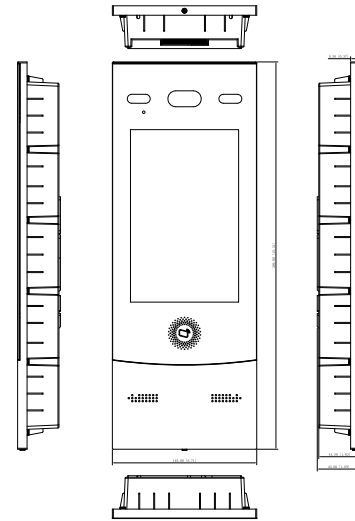

Alarm Linkage	Yes
Power Output	1 DC 12V/100ma
Exit Button	1
Door Status Detection	1
Lock Control	1, normally on or off by default
Alarm	
Tamper Alarm	Yes
Duress Alarm	Yes
Door Sensor Timeout	Yes
Regular	
Ingress Protection	IP66 (Apply silica gel to gaps between the device and the wall. Liquid sodium silicate is recommended. For details, see the quick start guide.)
Power Supply	Optional
Power Supply Mode	DC 12V/2A
Power Consumption	≤24.0W
Product Dimensions	389mm×145mm×43mm (15.31"×5.71"×1.69")
Packaging Dimensions	413mm×182mm×104mm (16.26"×7.17"×4.09")
Operating Temperature	-20°C to +60°C (-4°F to + 140°F)
Operating Humidity	10%RH–90%RH
Operating Altitude	86kPa to 106kPa
Gross Weight	1.91kg(4.21 lb)
Accessory	Mount plate
Installation Method	Surface mount and flush mount
Operating Environment	Outdoor

Dimensions (mm[inch])